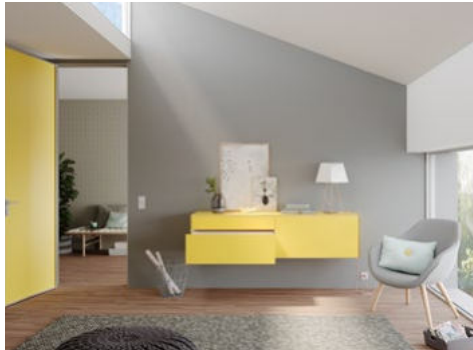

Zimmertür_ Swing Door Slim Line
Rahmen_ Silber eloxiert
Füllung_ MDF Gelb lackiert (Pantone 108)

Solitär_ Stivaro Ligran
Ausführung_ Wandhängend mit 2 Schubkästen und 1 Klappe
Front, Deckplatte & Seitenwangen_ Gelb lackiert (Pantone 108)